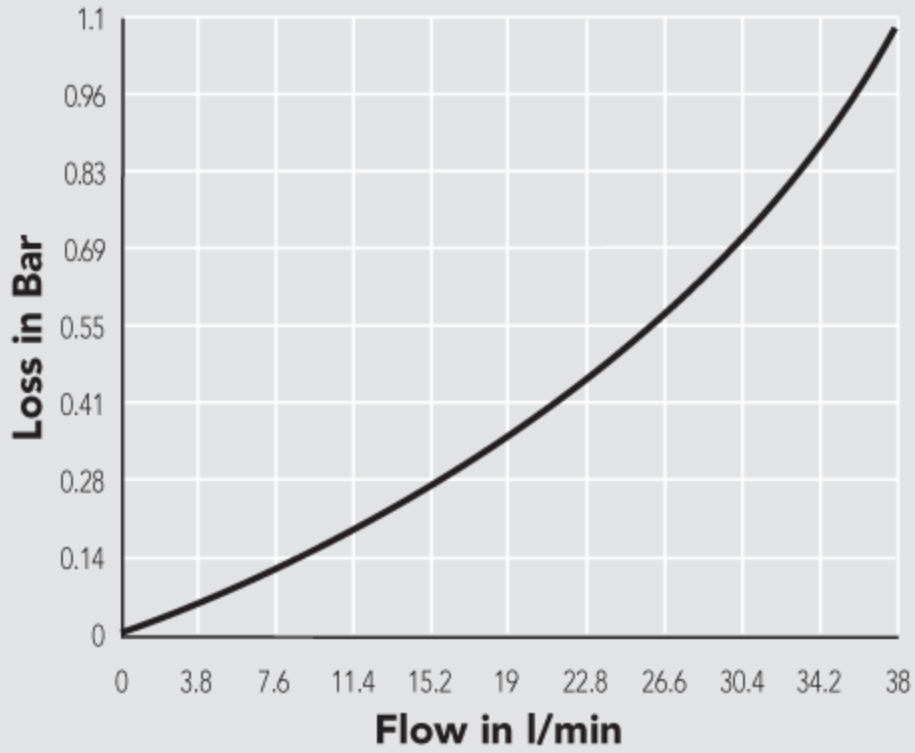

SJ Swing Joint

With unique swivel ells on both ends, the SJ swing joints allow for easy sprinkler adjustment to proper height and position in any configuration.

KEY BENEFITS

- Standard configuration has swivel ells on both ends for maximum versatility
- Unique patented swivel ells can be installed to virtually any configuration, leak free
- Airtight connection points for long-term reliability

Operating Specifications

- Pressure-rated to 150 psi
- Warranty period: 2 years

Dimensions

- 1/2" and 3/4" threaded options
- 15 cm and 30 cm length options

Swing Joint Friction Loss

Copyright © 2024 Hunter Industries Inc. Hunter, the Hunter logo, and other marks are trademarks of Hunter Industries Inc., registered in the U.S. and certain other countries.