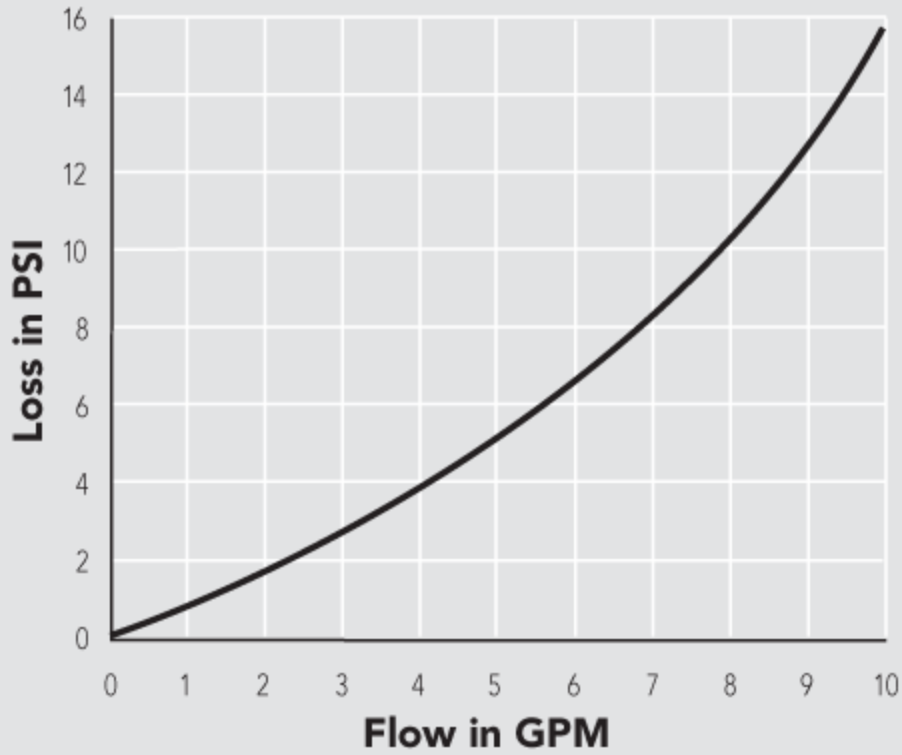

SJ Swing Joint

With unique swivel ells on both ends, the SJ swing joints allow for easy sprinkler adjustment to proper height and position in any configuration.

KLUCZOWE KORZYŚCI

- Standard configuration has swivel ells on both ends for maximum versatility
- Unique swivel ells can be installed to virtually any configuration, leak free
- Airtight connection points for long-term reliability

Operating Specifications

- Pressure-rated to 150 psi
- Warranty period: 2 years

Dimensions

- 1/2" and 3/4" threaded options
- 6" and 12" length options

Swing Joint Friction Loss

Copyright © 2024 Hunter Industries Inc. Hunter, the Hunter logo, and other marks are trademarks of Hunter Industries Inc., registered in the U.S. and certain other countries.