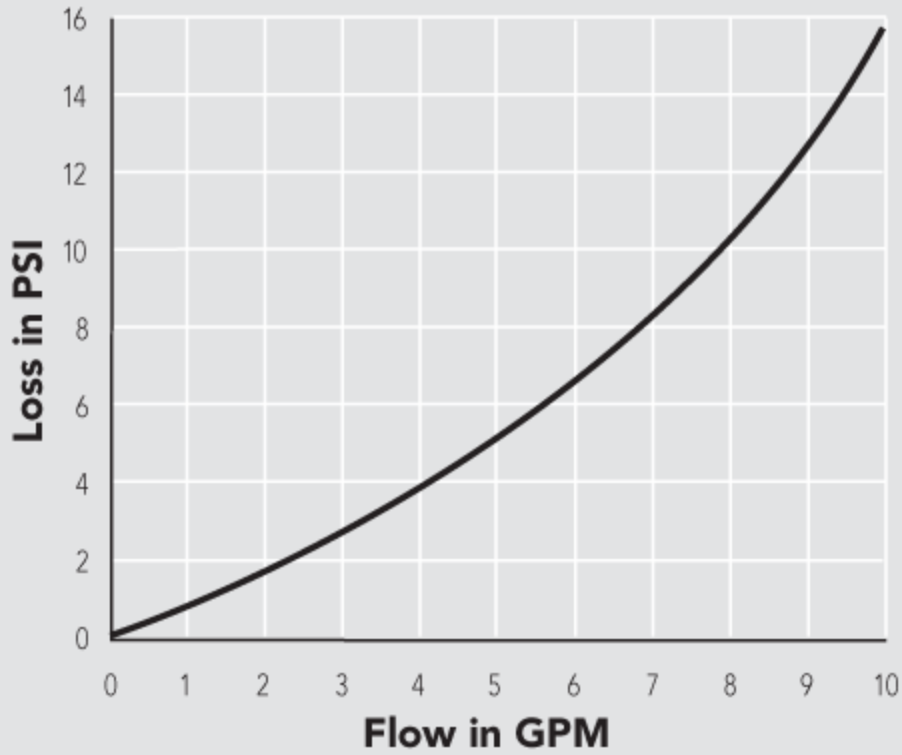

SJ Swing Joint

With unique swivel ells on both ends, the SJ swing joints allow for easy sprinkler adjustment to proper height and position in any configuration.

KEY BENEFITS

- Standard configuration has swivel ells on both ends for maximum versatility
- Unique swivel ells can be installed to virtually any configuration, leak free
- Airtight connection points for long-term reliability

Operating Specifications

- Pressure-rated to 150 psi
- Warranty period: 2 years

Dimensions

- 1/2" and 3/4" threaded options
- 6" and 12" length options

Swing Joint Friction Loss

Copyright © 2024 Hunter Industries Inc. Hunter, the Hunter logo, and other marks are trademarks of Hunter Industries Inc., registered in the U.S. and certain other countries.