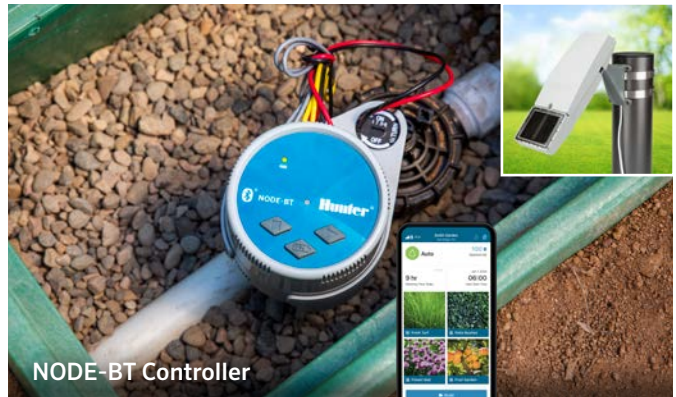

Whether AC power is available or not, Hunter provides efficient irrigation management solutions for green roofs in both traditional and battery-operated controllers.

IRRIGATION CONTROLLERS

When choosing an irrigation controller for green roof applications, select one of the following water-conscious options to maximise the efficient use of space and energy.

- **Sunlight provides full-system power without batteries.**
  The **XC Hybrid Controller with Solar Panel** is powered by the sun's energy, which allows any site to maintain LEED certification while ensuring sustainable landscape demand. It delivers most of the features found in Hunter AC-powered controllers, including compatibility with rain and freeze sensors for maximum water savings.
- **Soil moisture sensing prevents overwatering.**
  The **NODE-BT Bluetooth® Battery-Operated Controller** is a reliable solution that lets you program irrigation remotely. It includes a soil sensor input for suspending irrigation when turf is adequately watered. The controller is also compatible with wired rain sensors for system shutdown in inclement weather. Plus, an optional Solar Panel Kit provides a sustainable, renewable energy source in the field.
- **The innovative Hydrowise™ Irrigation Management Platform provides the most water savings.**
  The Wi-Fi enabled **Pro-HC Controller** with Hydrowise Software allows you to manage your system from anywhere in the world via smart device or web browser. Thanks to Predictive Watering™ Technology, the controller automatically adjusts watering schedules based on forecast temperatures, rainfall probability, wind speed, and humidity. This combination maximises irrigation efficiency while ensuring beautiful and resilient landscapes.