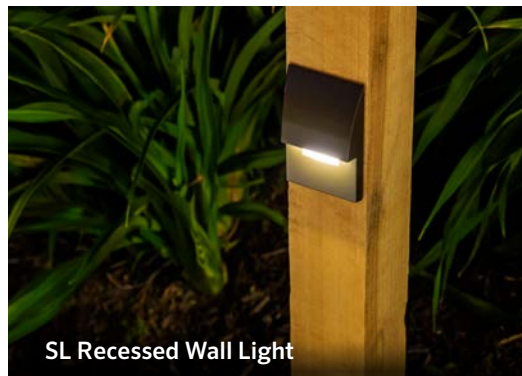

SD Wall Sconce

SL Recessed Wall Light