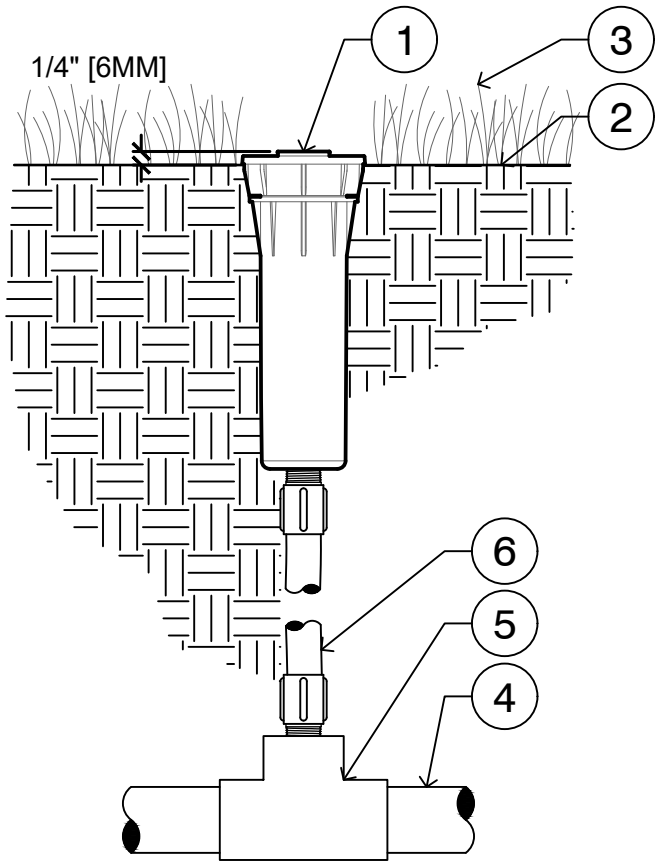

LEGEND

- ① HUNTER POP-UP BODY
PROS-03: NOZZLE AND CAP PER
PLAN
- ② FINISHED GRADE
- ③ ADJACENT LANDSCAPE
- ④ LATERAL PIPE PER PLAN
- ⑤ LATERAL FITTING PER PLAN
- ⑥ HUNTER IH RISER (PER PLAN)

**POP-UP BODY (PROS-03)
WITH IH RISER**