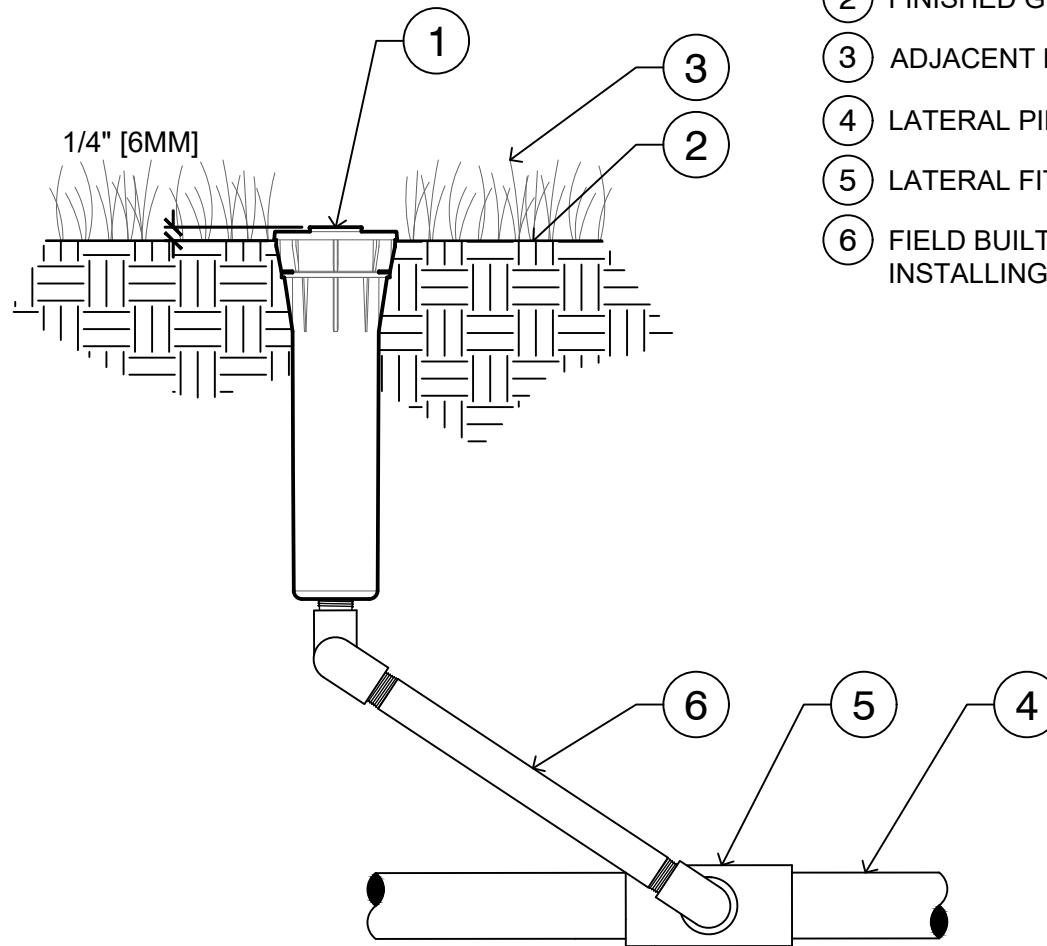

LEGEND

- ① HUNTER POP-UP BODY
PROS-04: NOZZLE AND CAP PER
PLAN
- ② FINISHED GRADE
- ③ ADJACENT LANDSCAPE
- ④ LATERAL PIPE PER PLAN
- ⑤ LATERAL FITTING PER PLAN
- ⑥ FIELD BUILT SWING ARM (PER
INSTALLING CONTRACTOR)

**POP-UP BODY (PROS-04)
WITH FIELD BUILT SWING ARM**

00

N.T.S.