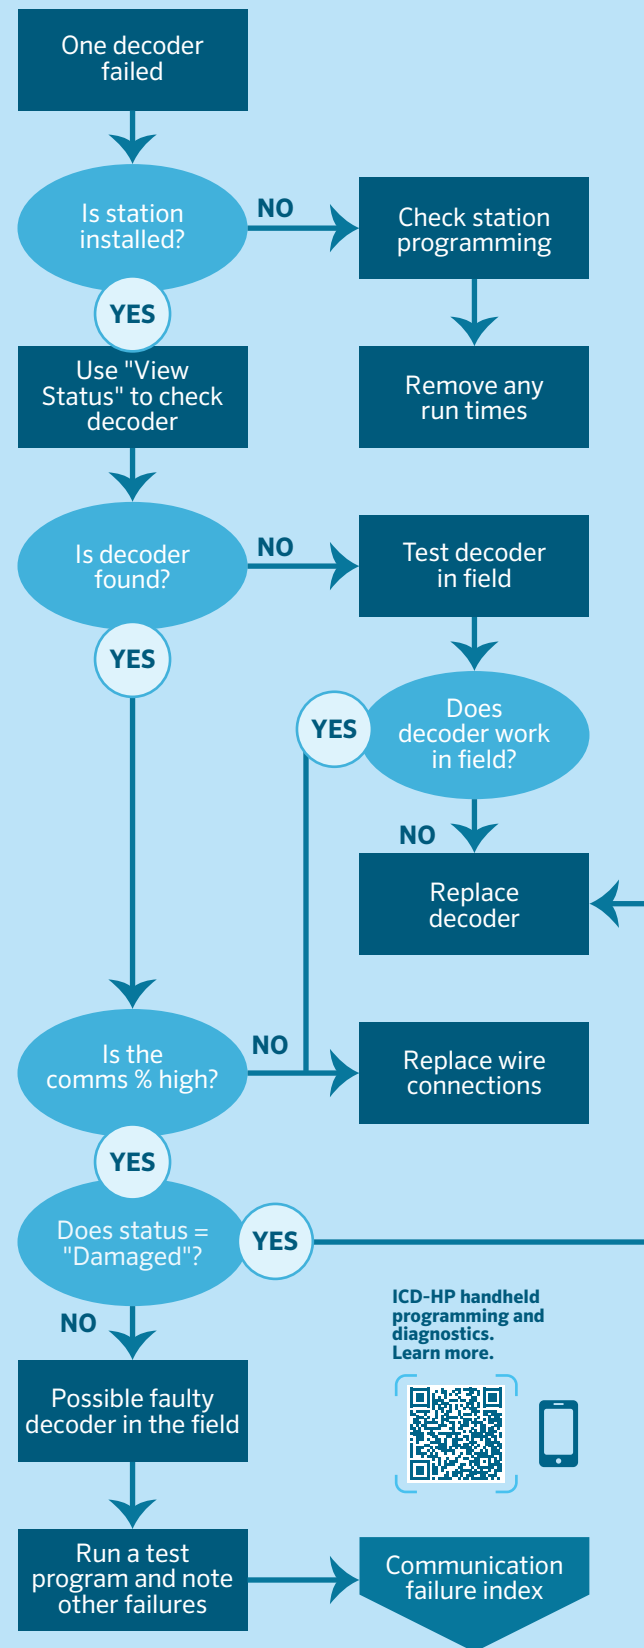

ACC2 DECODER TROUBLESHOOTING GUIDE

Use this decision tree to help simplify your field diagnostics

Decoder Module Current Exceeded

Decoder Overload

Scan the QR code for more information, training, and support.

Decoder Health System Check

Failure Message Index

Communication Failure Index

Communication Failure 1

Communication Failure 2

Communication Failure 3