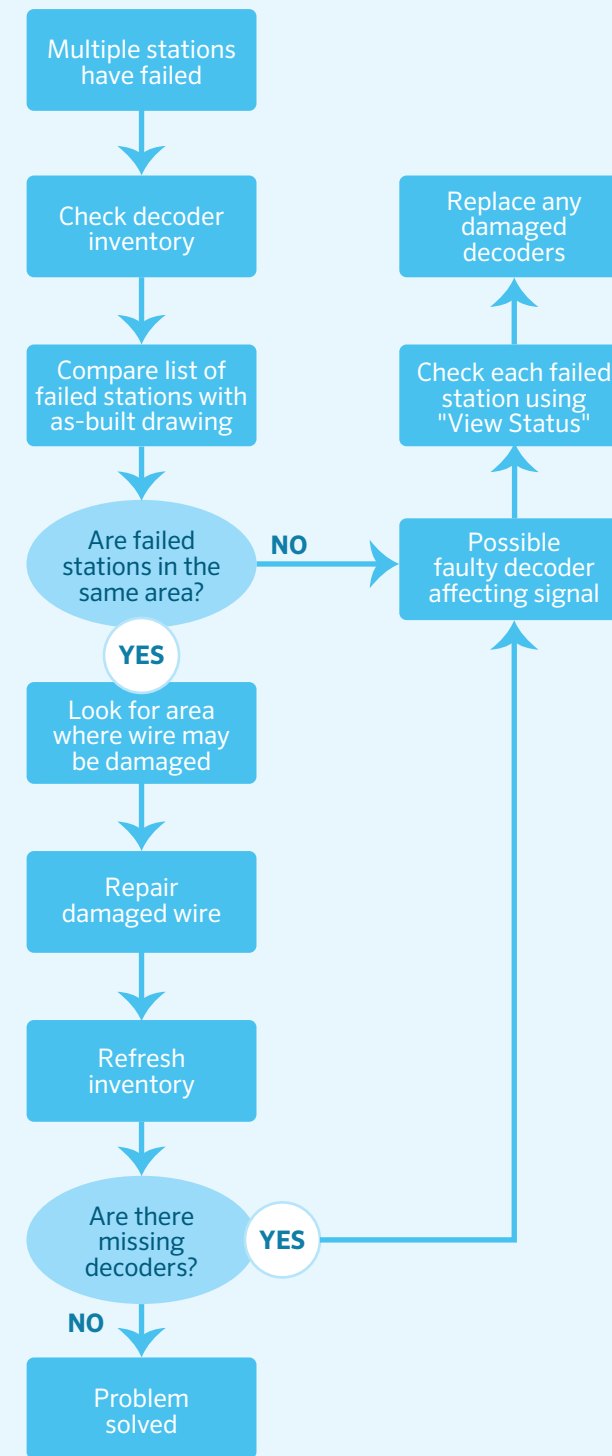

ACC2 DECODER TROUBLESHOOTING GUIDE

Use this decision tree to help simplify your field diagnostics

Decoder Module Current Exceeded

Decoder Overload

Scan the QR code for more information, training, and support.

Decoder Health System Check

Failure Message Index

Communication Failure Index

Communication Failure 1

Communication Failure 2

Communication Failure 3