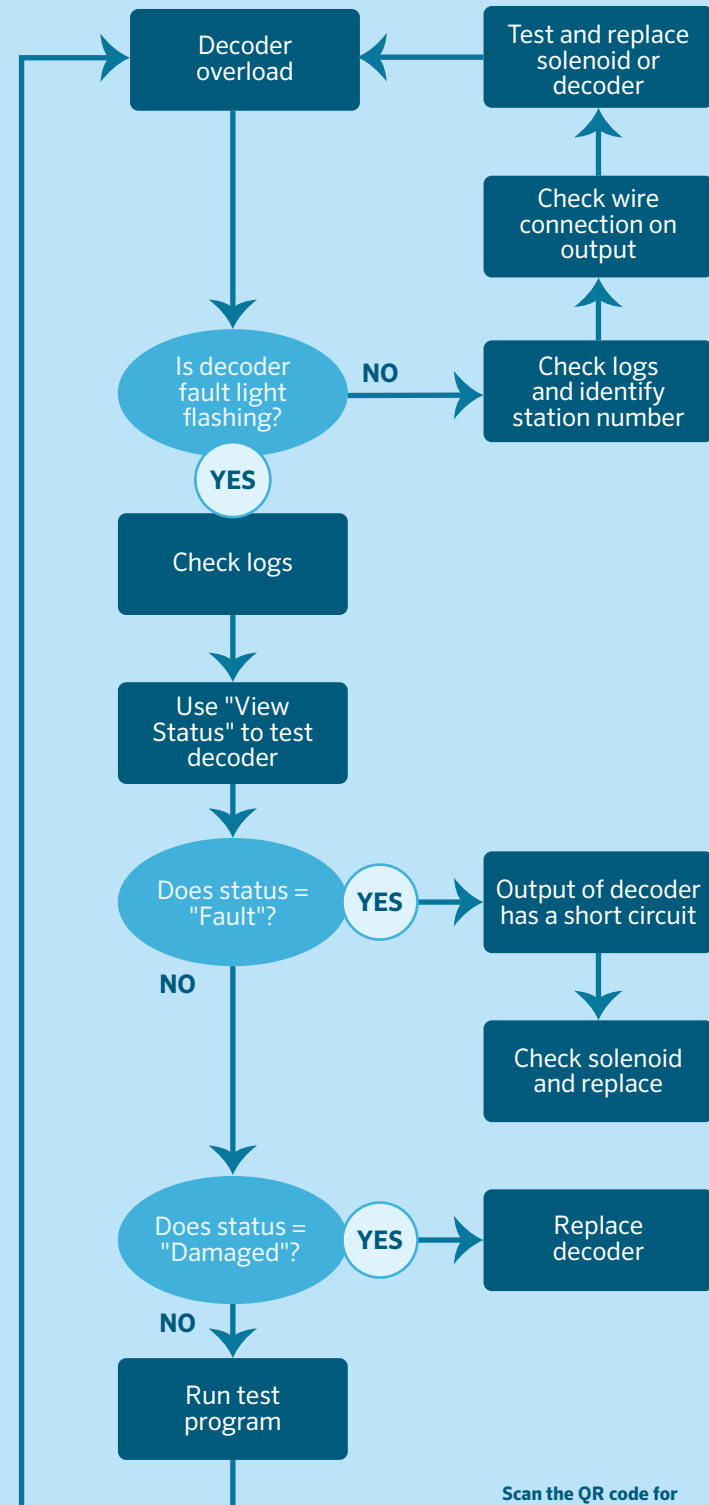

ACC2 DECODER TROUBLESHOOTING GUIDE

Use this decision tree to help simplify your field diagnostics

Decoder Module Current Exceeded

Decoder Overload

Scan the QR code for more information, training, and support.

Decoder Health System Check

Failure Message Index

Communication Failure Index

Communication Failure 1

Communication Failure 2

Communication Failure 3