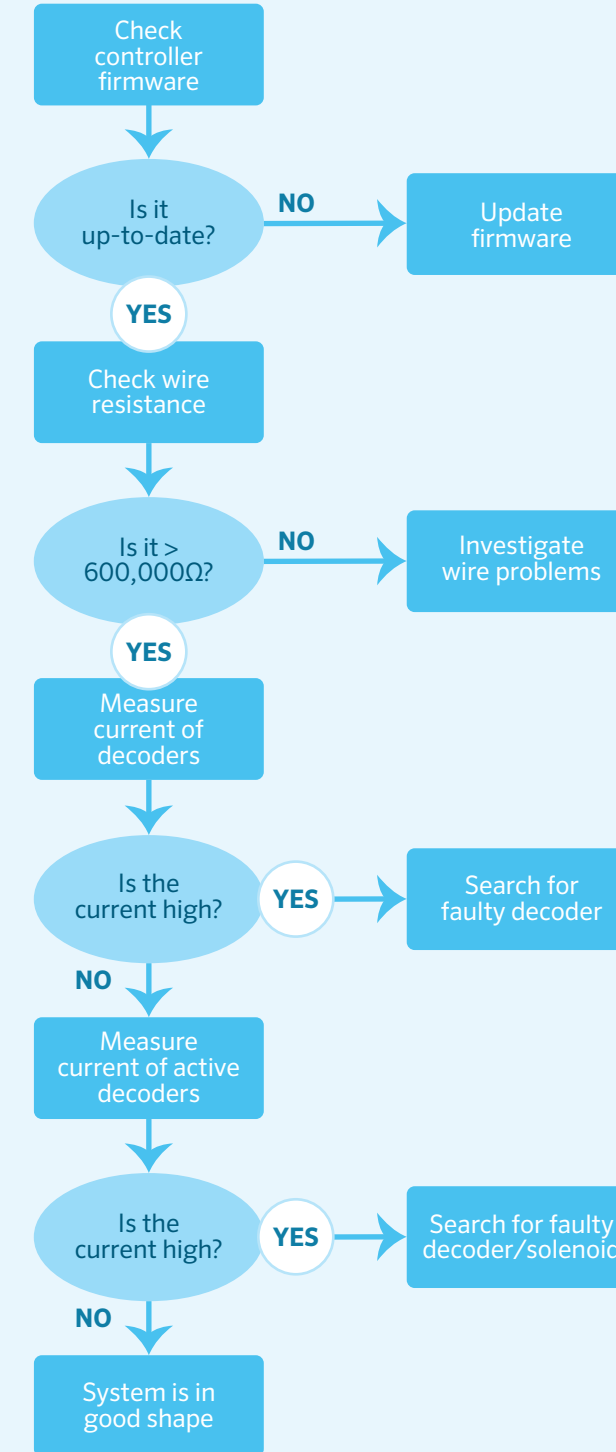

ACC2 DECODER TROUBLESHOOTING GUIDE

Use this decision tree to help simplify your field diagnostics

Decoder Module Current Exceeded

Decoder Overload

Scan the QR code for more information, training, and support.

Decoder Health System Check

Failure Message Index

Communication Failure Index

Communication Failure 1

Communication Failure 2

Communication Failure 3