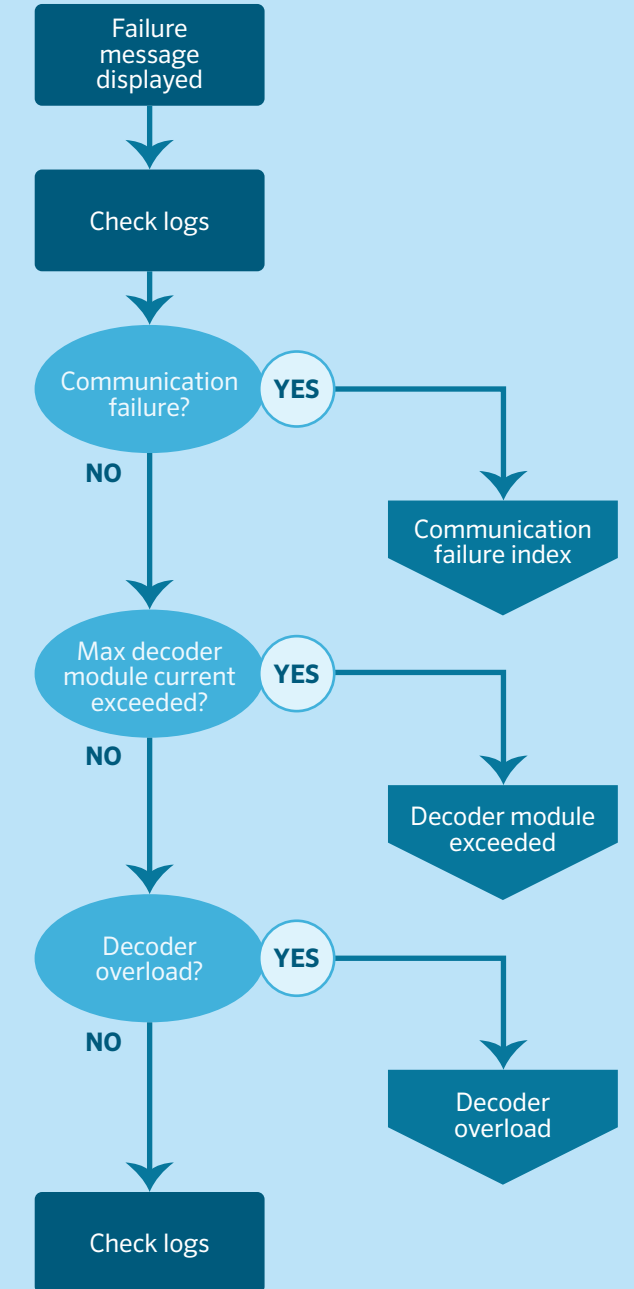

ACC2 DECODER TROUBLESHOOTING GUIDE

Use this decision tree to help simplify your field diagnostics

Decoder Module Current Exceeded

Decoder Overload

Scan the QR code for more information, training, and support.

Decoder Health System Check

Failure Message Index

Communication Failure Index

Communication Failure 1

Communication Failure 2

Communication Failure 3