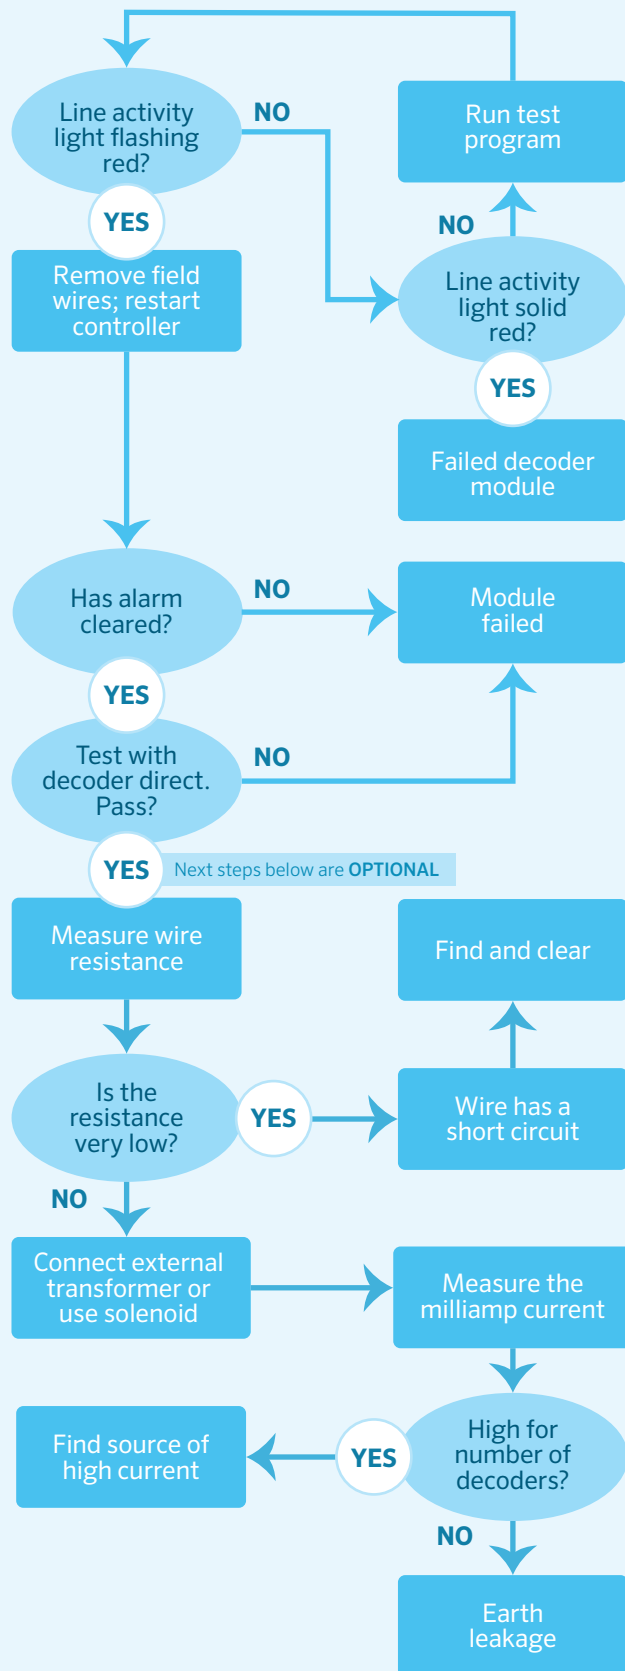

ACC2 DECODER TROUBLESHOOTING GUIDE

Use this decision tree to help simplify your field diagnostics

Decoder Module Current Exceeded

Decoder Overload

Scan the QR code for more information, training, and support.

Decoder Health System Check

Failure Message Index

Communication Failure Index

Communication Failure 1

Communication Failure 2

Communication Failure 3