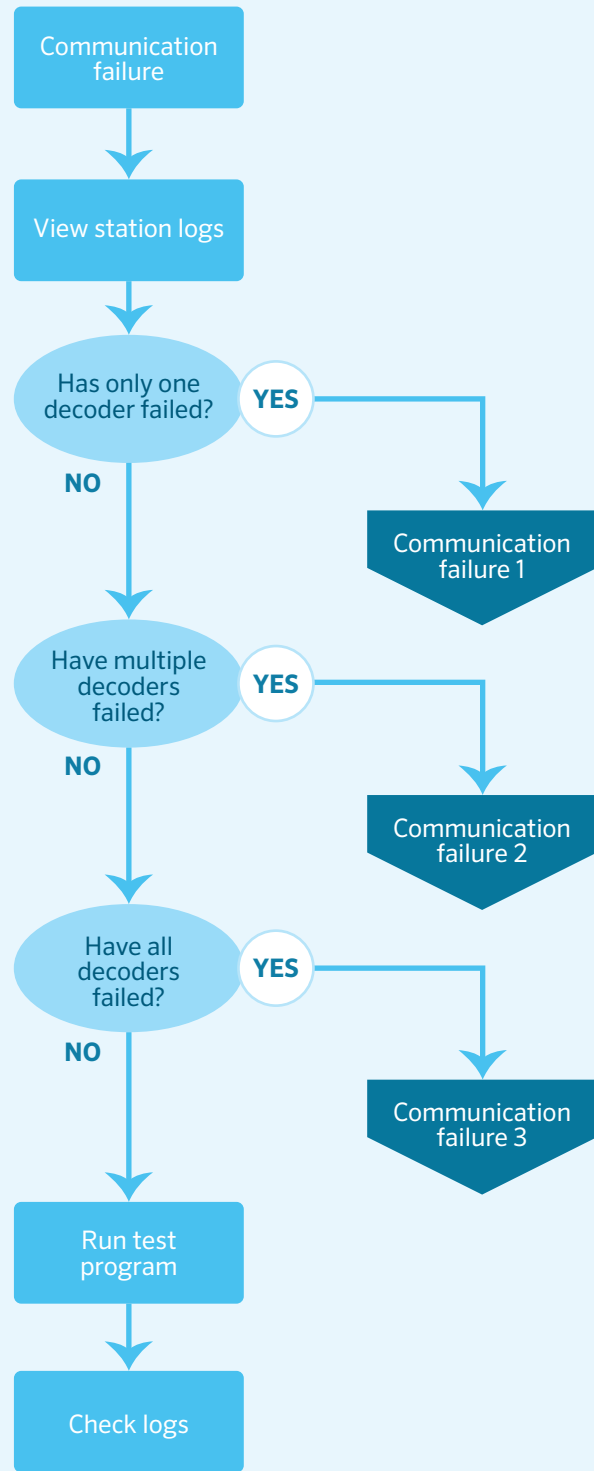

ACC2 DECODER TROUBLESHOOTING GUIDE

Use this decision tree to help simplify your field diagnostics

Decoder Module Current Exceeded

Decoder Overload

Scan the QR code for more information, training, and support.

Decoder Health System Check

Failure Message Index

Communication Failure Index

Communication Failure 1

Communication Failure 2

Communication Failure 3