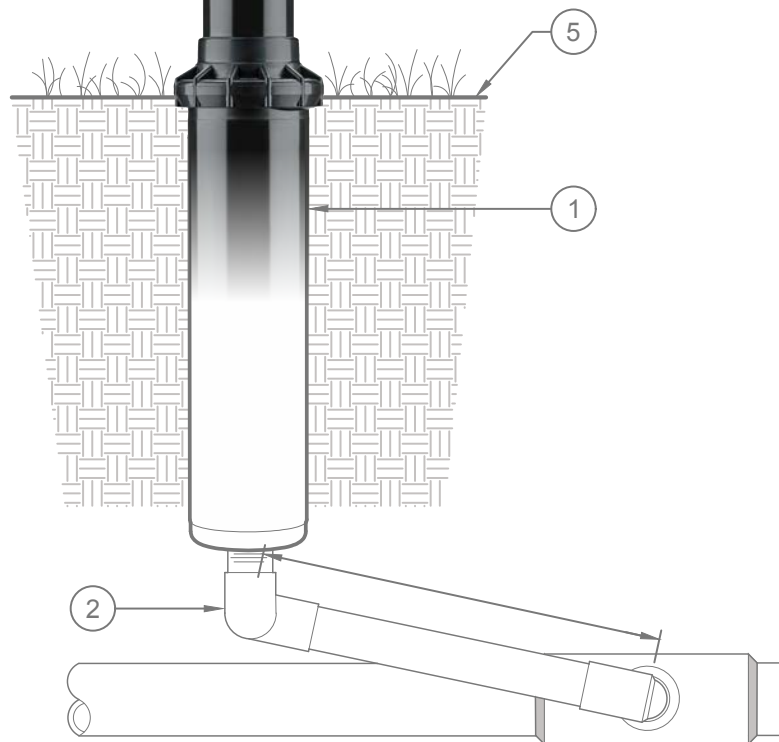

Learn more about Hunter's complete line of controller products at hunter.info/Controllers.

Valves

Valves require extra attention when managing irrigation mainline and laterals. Our BIM models make managing these components easier and more intuitive than ever.

Learn more about Hunter's complete line of valve products at hunter.info/Valves.

Hunter Industries provides product models to support all your BIM projects.

These support files contain accurate dimensions and performance specifications, making them easy to integrate into your next BIM project. We're committed to enhancing our partnership by providing the necessary support for every step of your project.

Application Devices

Irrigation application devices represent both product modeling and performance specifications.

Hunter offers a variety of 3D BIM models to match your specific design needs for a seamless experience.