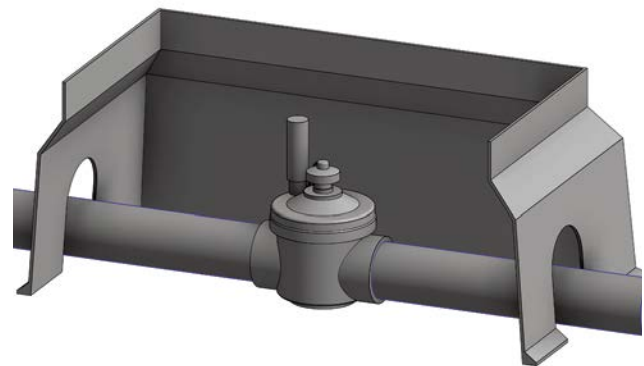

BUILDING

INFORMATION

MODELING

SOFTWARE

DESIGN

ACTUALIZE

Controllers

From wall-mounted to stand-alone pedestal, Hunter controllers are fully supported in BIM applications.

Learn more about Hunter's complete line of controller products at hunter.info/Controllers.

Valves

Valves require extra attention when managing irrigation mainline and laterals. Our BIM models make managing these components easier and more intuitive than ever.