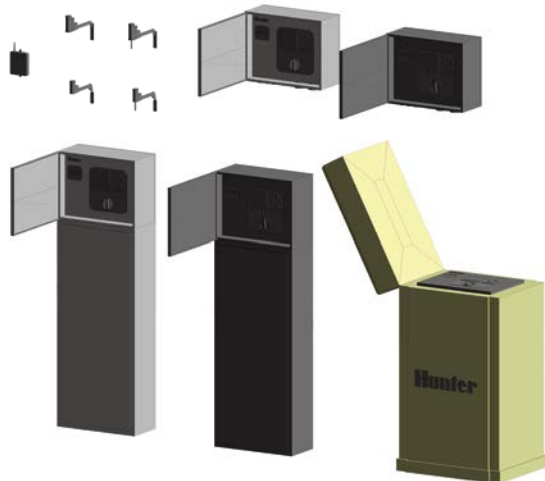

BUILDING

INFORMATION

MODELING

SOFTWARE

DESIGN

ACTUALIZE

Controllers

From wall-mounted to stand-alone pedestal, Hunter controllers are fully supported in BIM applications.

Learn more about Hunter's complete line of controller products at hunter.info/Controllers.

Valves

Valves require extra attention when managing irrigation mainline and laterals. Our BIM models make managing these components easier and more intuitive than ever.