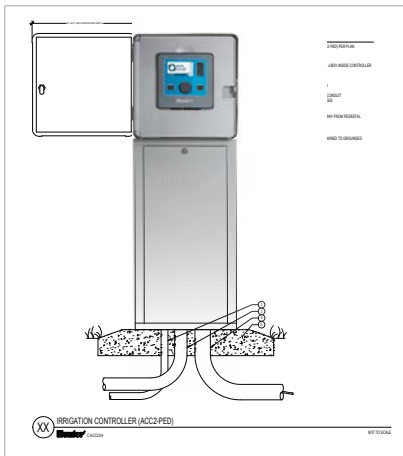

Hunter provides BIM modeling solutions to turn your renderings into realities.

Find all Hunter BIM models at hunter.info/BIMModels.

Website hunterindustries.com | Customer Support +1-760-752-6037

Helping our customers succeed is what drives us. While our passion for innovation and engineering is built into everything we do, it is our commitment to exceptional support that we hope will keep you in the Hunter family of customers for years to come.

Denise S. Mullikin

Denise Mullikin, President,
Landscape Irrigation and Outdoor Lighting