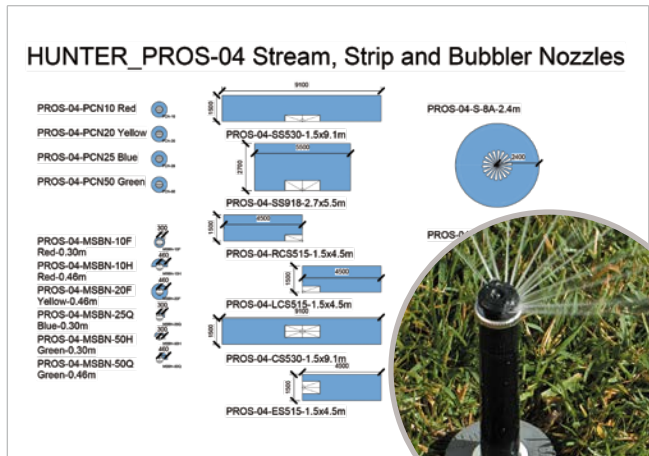

Hunter provides BIM modeling solutions to turn your renderings into realities.

Find all Hunter BIM models at hunter.info/BIMModels.

Website hunterindustries.com | Customer Support +1-760-752-6037

Helping our customers succeed is what drives us. While our passion for innovation and engineering is built into everything we do, it is our commitment to exceptional support that we hope will keep you in the Hunter family of customers for years to come.

Denise S. Mullikin

Denise Mullikin, President,
Landscape Irrigation and Outdoor Lighting