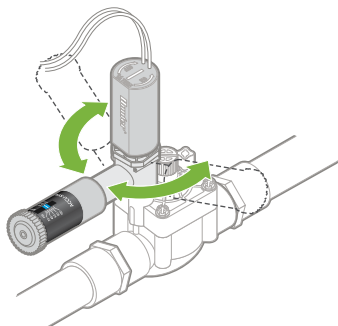

Hunter®

ACCU SYNC™

Pressure Regulator

ADJUSTABLE MODEL

1

2

5

6

3

4

7

8

Locate the **external** bleed plug, and open to remove any air.

ACCU SYNC

AS-ADJ

Pressure regulation saves water and extends the lifespan of the irrigation system. Achieve water savings by operating each zone at the best pressure for that equipment and application type. Accu Sync Pressure Regulators ensure every zone in each system stays in check for maximum water savings and longevity.

ADJUSTABLE MODEL

AS-ADJ: 20 to 100 PSI
(1.4 to 6.9 bar;
140 to 690 kPa)
Application:
Full customization
of valve pressure

Consult Hunter website
for valve flow ranges.

hunter.info/accusync

Hunter®