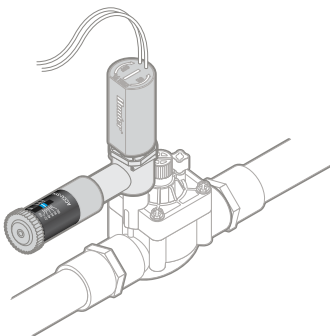

Hunter®

ACCU SYNC™

Pressure Regulator

ADJUSTABLE MODEL

1

2

5

6

3

4

7

8

Locate the **external** bleed plug, and open to remove any air.

ACCU SYNC

AS-ADJ

Pressure regulation saves water and extends the lifespan of the irrigation system. Achieve water savings by operating each zone at the best pressure for that equipment and application type. Accu Sync Pressure Regulators ensure every zone in each system stays in check for maximum water savings and longevity.

ADJUSTABLE MODEL

AS-ADJ: 20 to 100 PSI
(1.4 to 6.9 bar;
140 to 690 kPa)
Application:
Full customization
of valve pressure

Consult Hunter website
for valve flow ranges.

hunter.info/accusync

Hunter®