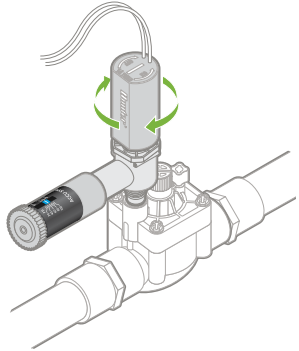

Hunter®

ACCU SYNC™

Pressure Regulator

ADJUSTABLE MODEL

1

2

5

6

3

4

7

8

Locate the **external** bleed plug, and open to remove any air.

ACCU SYNC

AS-ADJ

Pressure regulation saves water and extends the lifespan of the irrigation system. Achieve water savings by operating each zone at the best pressure for that equipment and application type. Accu Sync Pressure Regulators ensure every zone in each system stays in check for maximum water savings and longevity.

ADJUSTABLE MODEL

AS-ADJ: 20 to 100 PSI
(1.4 to 6.9 bar;
140 to 690 kPa)
Application:
Full customization
of valve pressure

Consult Hunter website
for valve flow ranges.

hunter.info/accusync

Hunter®