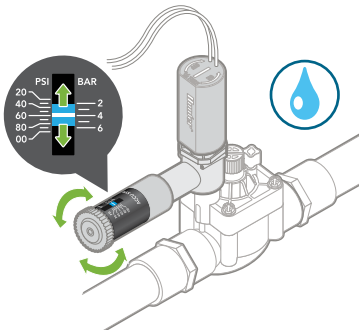

3

4

7

8

Locate the **external** bleed plug, and open to remove any air.

ACCU SYNC

AS-ADJ

Pressure regulation saves water and extends the lifespan of the irrigation system. Achieve water savings by operating each zone at the best pressure for that equipment and application type. Accu Sync Pressure Regulators ensure every zone in each system stays in check for maximum water savings and longevity.

ADJUSTABLE MODEL

AS-ADJ: 20 to 100 PSI
(1.4 to 6.9 bar;
140 to 690 kPa)
Application:
Full customization
of valve pressure

Consult Hunter website
for valve flow ranges.

hunter.info/accusync

Hunter®