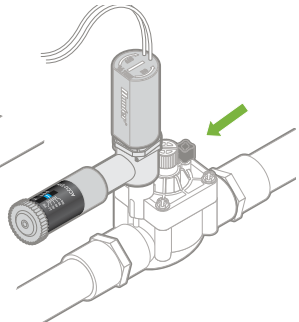

3

4

7

8

Locate the **external** bleed plug, and open to remove any air.

ACCU SYNC

AS-ADJ

Pressure regulation saves water and extends the lifespan of the irrigation system. Achieve water savings by operating each zone at the best pressure for that equipment and application type. Accu Sync Pressure Regulators ensure every zone in each system stays in check for maximum water savings and longevity.

ADJUSTABLE MODEL

AS-ADJ: 20 to 100 PSI
(1.4 to 6.9 bar;
140 to 690 kPa)
Application:
Full customization
of valve pressure

Consult Hunter website
for valve flow ranges.

hunter.info/accusync

Hunter®