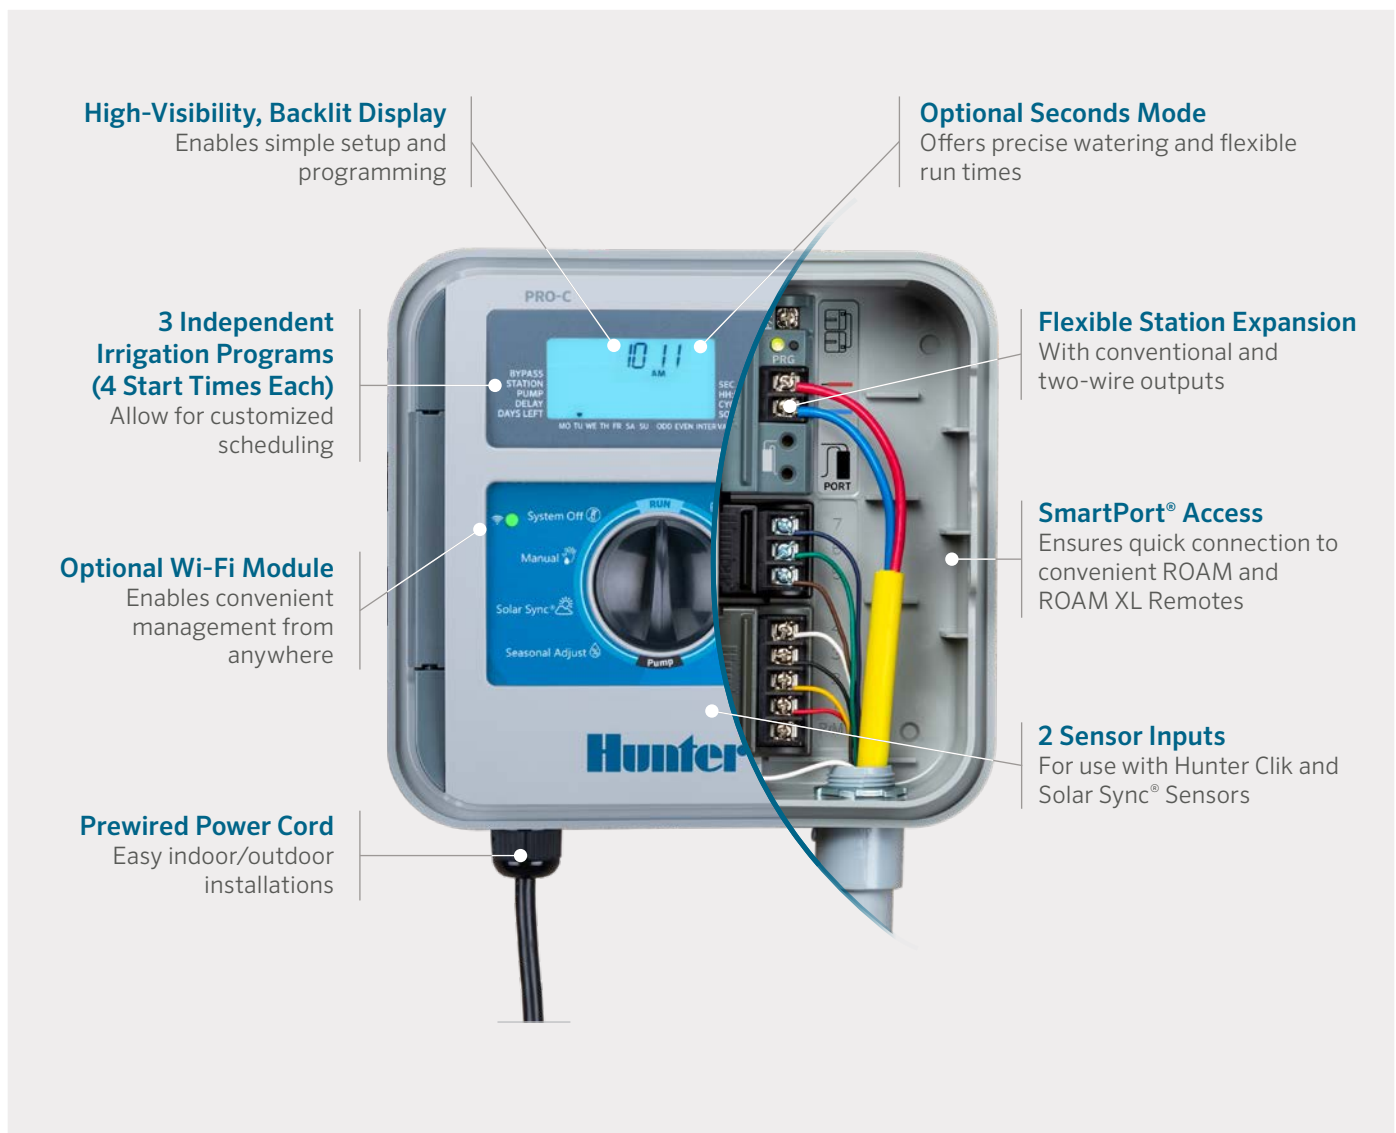

PRO-C[®] CONTROLLERS

Next-generation controllers offer dynamic control and water savings at a great value

Simple. Flexible. Affordable.

The updated Pro-C P2C Series Controller offers simple, affordable irrigation control with flexible expansion options in a compact package. Contractors can wire up to 23 stations conventionally, up to 28 stations using EZ-1 Decoders, or up to 32 stations with a hybrid conventional/two-wire system. With the optional PC-WIFI™ Module, users can manage an unlimited number of Pro-C Controllers from anywhere online via free Centralus™ Software.