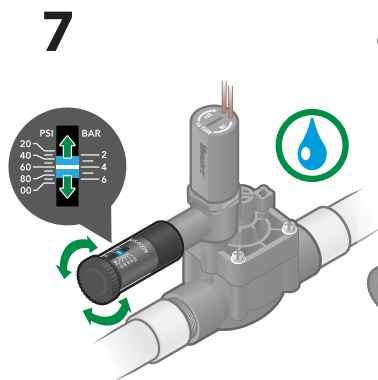

# ACCU-SYNC™

VALVE PRESSURE REGULATOR

ADJUSTABLE

**Hunter®**  
THE IRRIGATION INNOVATORS

**8** Locate the **external** bleed plug, and open to remove any air.

## AS-ADJ

Regulating pressure saves water and extends the life of the irrigation system. Water savings is achieved by operating each zone at the best pressure for that equipment and application type. Accu-Sync ensures that every zone in every system stays in check for maximum water savings and longevity.

### ADJUSTABLE MODEL

fixed versions available

**AS-ADJ: 20-100 PSI**  
(1.4 to 6.9 bar)

Application:  
Full customization  
of valve pressure

Compatible with all  
Hunter valves.

instructions inside

Consult our catalog or brochure for Accu-Sync and valve flow rate and size compatibility.