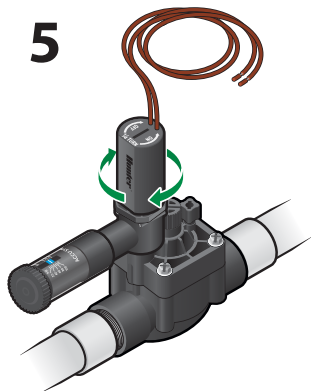

# ACCU-SYNC™

VALVE PRESSURE REGULATOR

ADJUSTABLE

**Hunter®**  
THE IRRIGATION INNOVATORS

**8** Locate the **external** bleed plug, and open to remove any air.

## AS-ADJ

Regulating pressure saves water and extends the life of the irrigation system. Water savings is achieved by operating each zone at the best pressure for that equipment and application type. Accu-Sync ensures that every zone in every system stays in check for maximum water savings and longevity.

### ADJUSTABLE MODEL

fixed versions available

**AS-ADJ: 20-100 PSI**  
(1.4 to 6.9 bar)

Application:  
Full customization  
of valve pressure

Compatible with all  
Hunter valves.

instructions inside

Consult our catalog or brochure for Accu-Sync and valve flow rate and size compatibility.