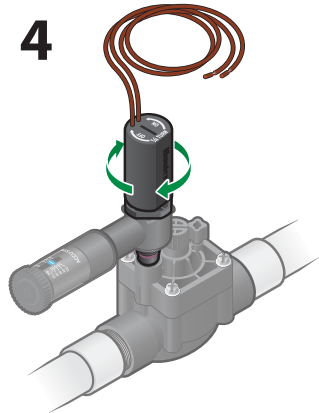

# ACCU-SYNC™

VALVE PRESSURE REGULATOR

ADJUSTABLE

**Hunter®**  
THE IRRIGATION INNOVATORS

**8** Locate the **external** bleed plug, and open to remove any air.

## AS-ADJ

Regulating pressure saves water and extends the life of the irrigation system. Water savings is achieved by operating each zone at the best pressure for that equipment and application type. Accu-Sync ensures that every zone in every system stays in check for maximum water savings and longevity.

### ADJUSTABLE MODEL

fixed versions available

**AS-ADJ: 20-100 PSI**  
(1.4 to 6.9 bar)

Application:  
Full customization  
of valve pressure

Compatible with all  
Hunter valves.

instructions inside

Consult our catalog or brochure for Accu-Sync and valve flow rate and size compatibility.