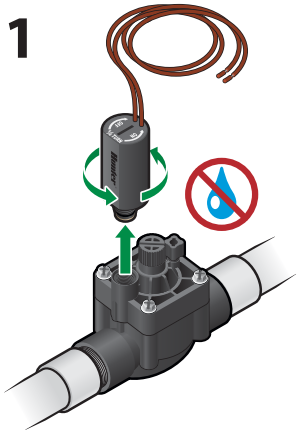

# ACCU-SYNC™

VALVE PRESSURE REGULATOR

ADJUSTABLE

**Hunter®**  
THE IRRIGATION INNOVATORS

**8** Locate the **external** bleed plug, and open to remove any air.

## AS-ADJ

Regulating pressure saves water and extends the life of the irrigation system. Water savings is achieved by operating each zone at the best pressure for that equipment and application type. Accu-Sync ensures that every zone in every system stays in check for maximum water savings and longevity.