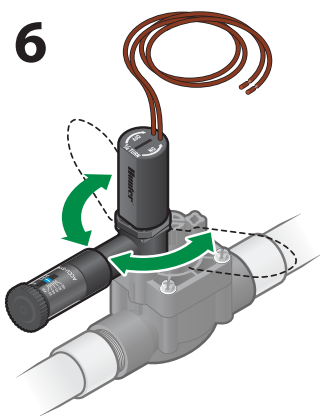

# ACCU-SYNC™

VALVE PRESSURE REGULATOR

ADJUSTABLE

**Hunter®**  
THE IRRIGATION INNOVATORS

**8** Locate the **external** bleed plug, and open to remove any air.

## AS-ADJ

Regulating pressure saves water and extends the life of the irrigation system. Water savings is achieved by operating each zone at the best pressure for that equipment and application type. Accu-Sync ensures that every zone in every system stays in check for maximum water savings and longevity.