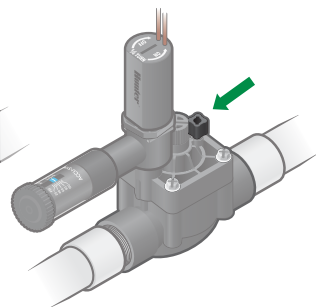

# ACCU-SYNC™

VALVE PRESSURE REGULATOR

ADJUSTABLE

**Hunter®**  
THE IRRIGATION INNOVATORS

**8** Locate the **external** bleed plug, and open to remove any air.

## AS-ADJ

Regulating pressure saves water and extends the life of the irrigation system. Water savings is achieved by operating each zone at the best pressure for that equipment and application type. Accu-Sync ensures that every zone in every system stays in check for maximum water savings and longevity.

### ADJUSTABLE MODEL

fixed versions available

**AS-ADJ: 20-100 PSI**  
(1.4 to 6.9 bar)

Application:  
Full customization  
of valve pressure

Compatible with all  
Hunter valves.

instructions inside

Consult our catalog or brochure for Accu-Sync and valve flow rate and size compatibility.