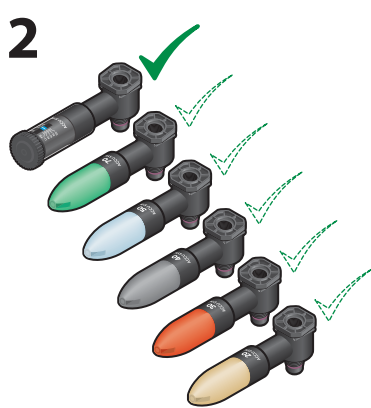

# ACCU-SYNC™

VALVE PRESSURE REGULATOR

ADJUSTABLE

**Hunter®**  
THE IRRIGATION INNOVATORS

**8** Locate the **external** bleed plug, and open to remove any air.

## AS-ADJ

Regulating pressure saves water and extends the life of the irrigation system. Water savings is achieved by operating each zone at the best pressure for that equipment and application type. Accu-Sync ensures that every zone in every system stays in check for maximum water savings and longevity.

### ADJUSTABLE MODEL

fixed versions available

**AS-ADJ: 20-100 PSI**  
(1.4 to 6.9 bar)

Application:  
Full customization  
of valve pressure

Compatible with all  
Hunter valves.

instructions inside

Consult our catalog or brochure for Accu-Sync and valve flow rate and size compatibility.