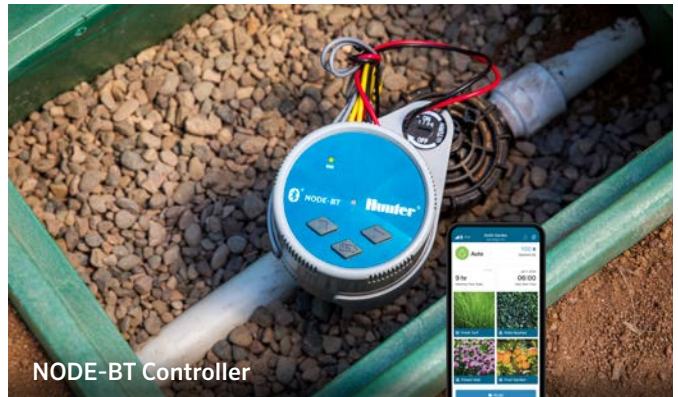

Thanks to their slow and steady application rate, **MP Rotator Nozzles** provide unmatched distribution uniformity for overhead irrigation. The multi-trajectory, multi-stream application method of the MP Rotator cuts through wind while gently hydrating the landscape at an even rate that soils can better absorb. Overhead irrigation also provides a wash-down solution for plants, keeping them clean and healthy.

Choose a **Pro-Spray Sprinkler Body** or shrub adapter depending on the available soil depth. Include pressure regulation whenever possible to maintain large water droplets and consistent performance from every nozzle.

Eco-Mat System

MP Rotator Nozzle

Whether AC power is available or not, Hunter provides efficient irrigation management solutions for green roofs in both traditional and battery-operated controllers.

IRRIGATION CONTROLLERS