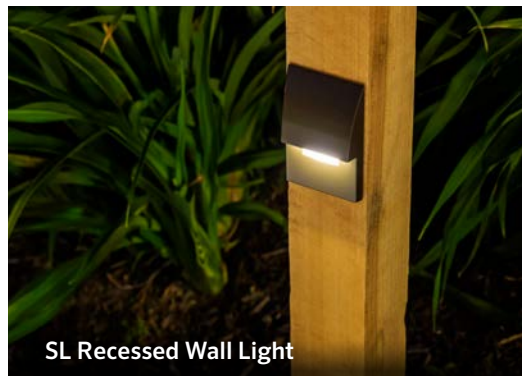

SD Wall Sconce

SL Recessed Wall Light