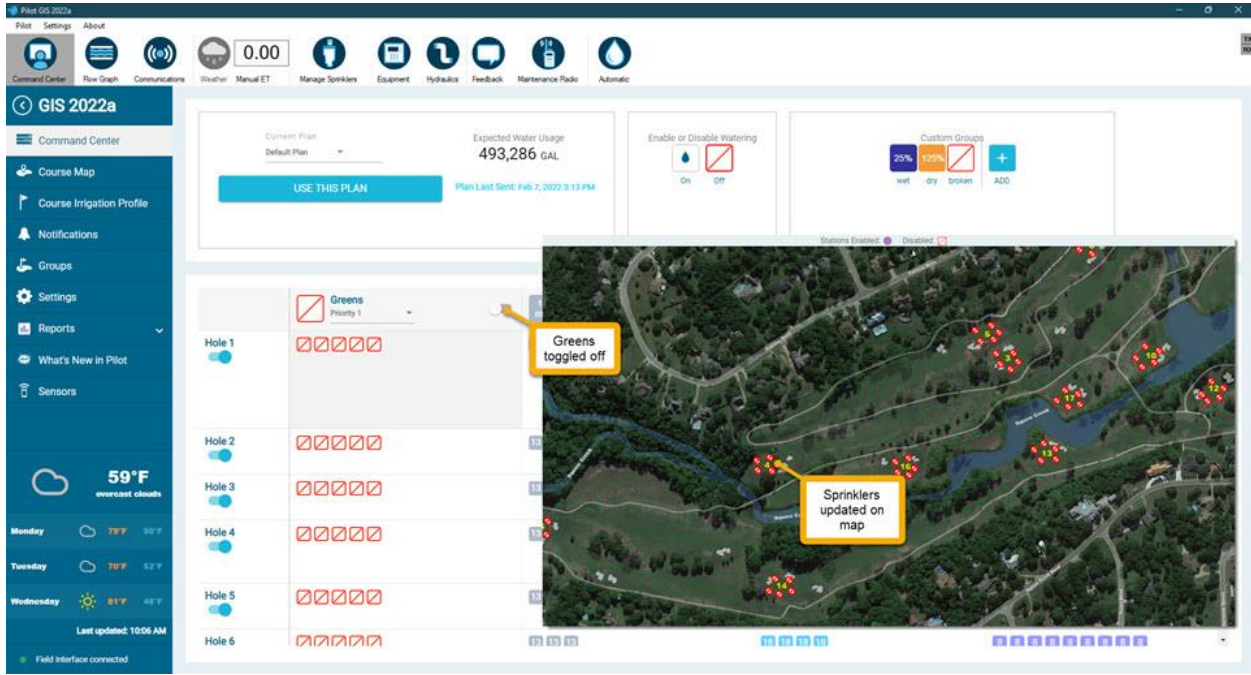

How to Integrate Pilot with a POGO TurfPro Account

More pictures