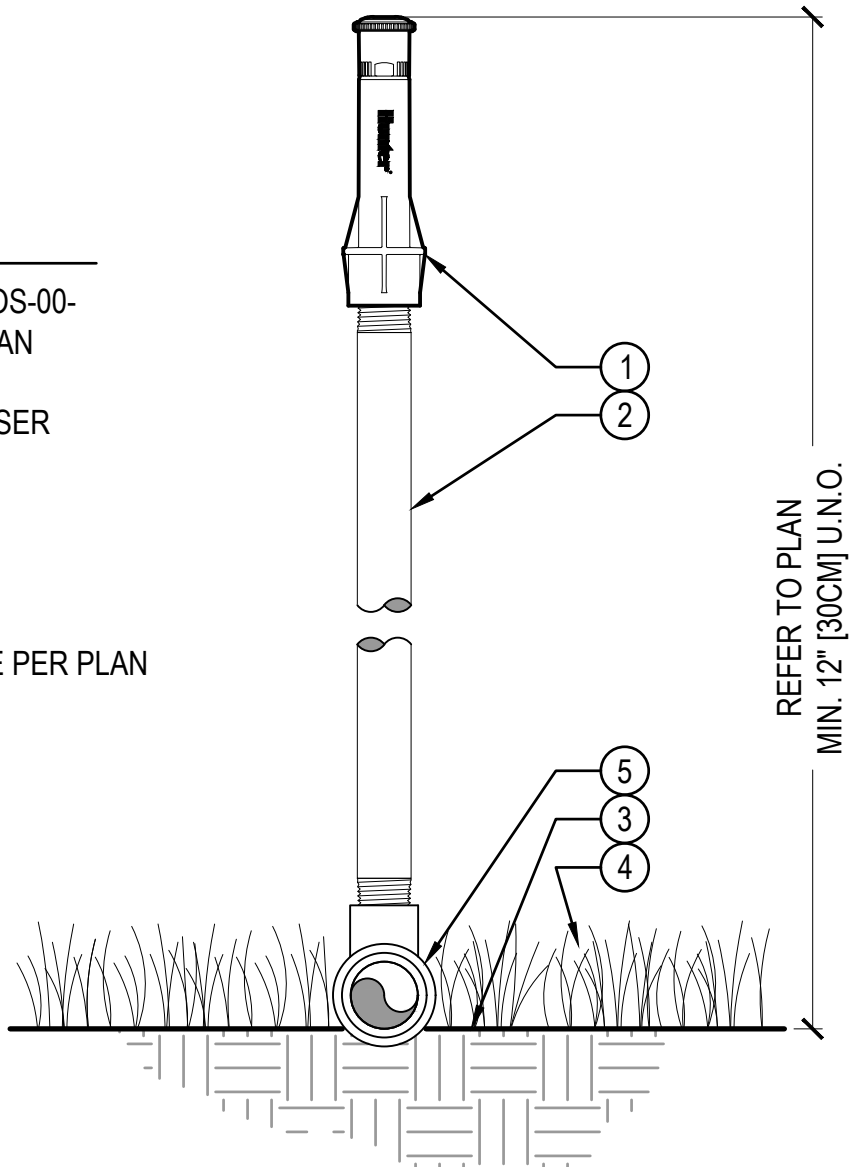

LEGEND

- ① HUNTER SPRAY BODY (PROS-00-PRS30/40), NOZZLE PER PLAN
- ② PVC SCH. 80 THREADED RISER
- ③ FINISHED GRADE
- ④ ADJACENT LANDSCAPE
- ⑤ LATERAL FITTING AND PIPE PER PLAN

SHRUB ADAPTER (PROS-00-PRS30/40) AT GRADE WITH RIGID RISER