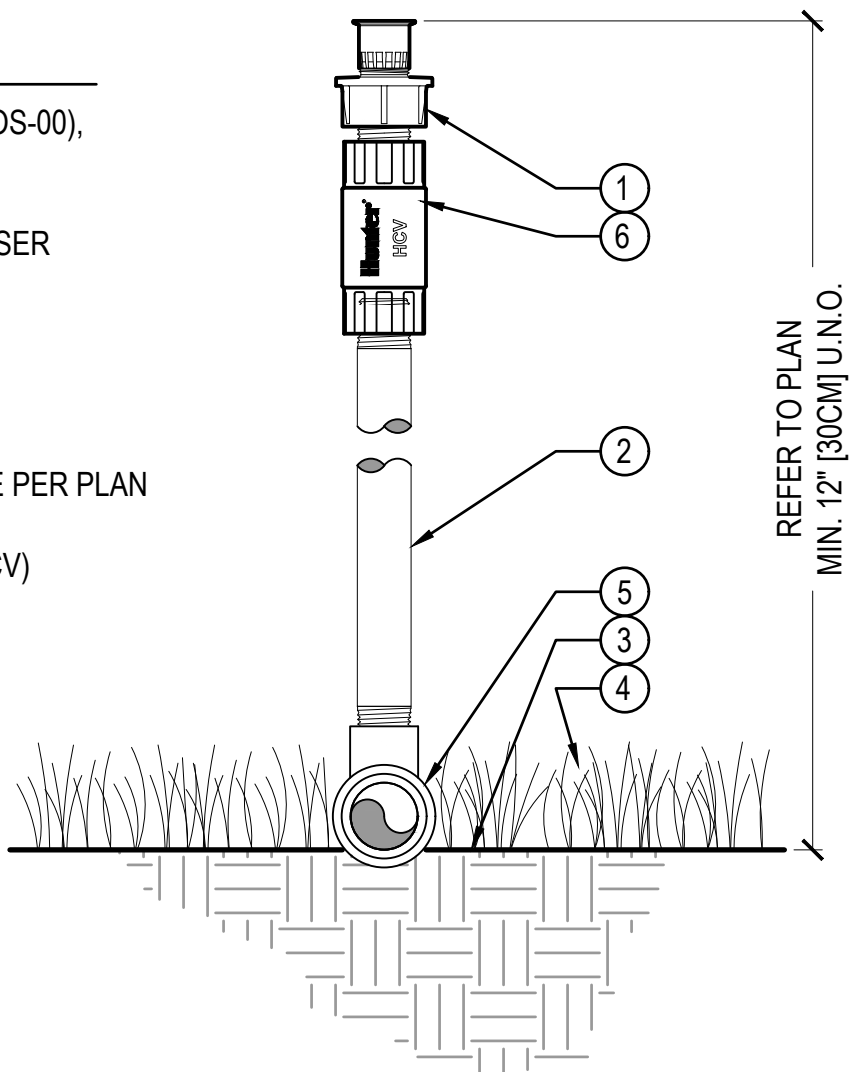

## LEGEND

- ① HUNTER SPRAY BODY (PROS-00), NOZZLE PER PLAN
- ② PVC SCH. 80 THREADED RISER
- ③ FINISHED GRADE
- ④ ADJACENT LANDSCAPE
- ⑤ LATERAL FITTING AND PIPE PER PLAN
- ⑥ HUNTER CHECK VALVE (HCV)

## SHRUB ADAPTER (PROS-00) AT GRADE WITH RIGID RISER AND CHECK VALVE