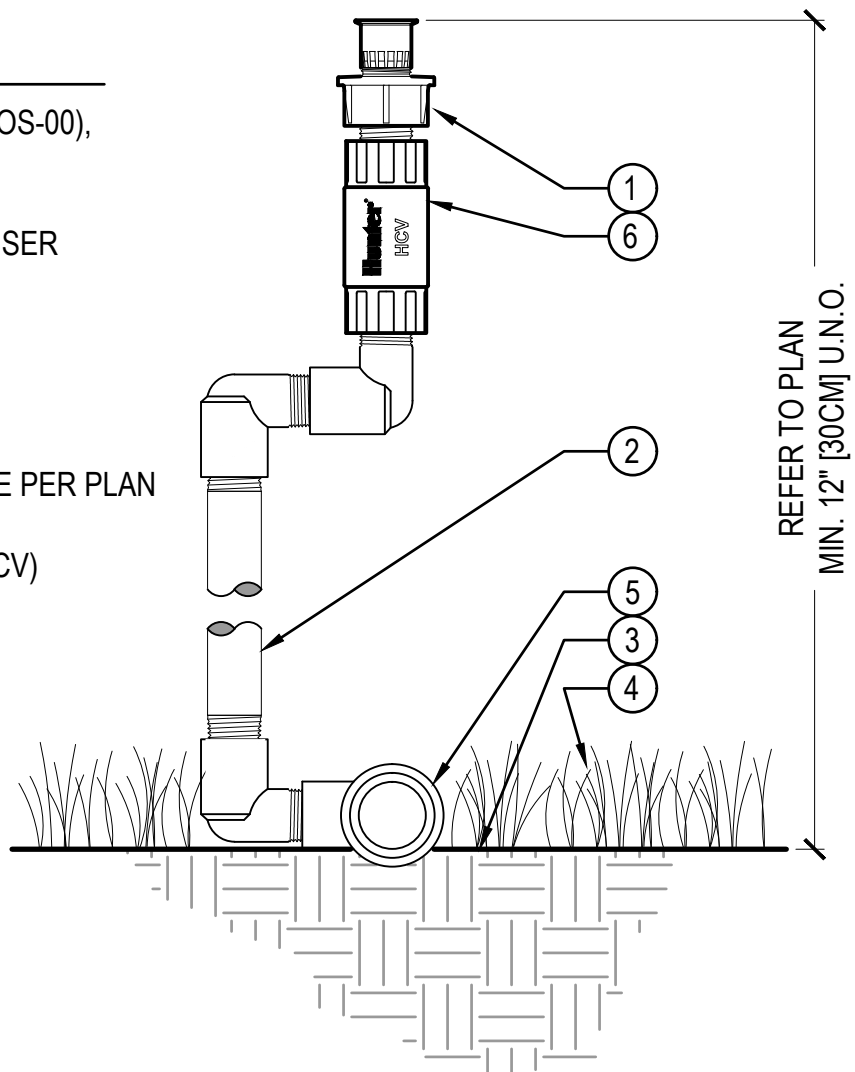

LEGEND

- ① HUNTER SPRAY BODY (PROS-00), NOZZLE PER PLAN
- ② PVC SCH. 80 THREADED RISER
- ③ FINISHED GRADE
- ④ ADJACENT LANDSCAPE
- ⑤ LATERAL FITTING AND PIPE PER PLAN
- ⑥ HUNTER CHECK VALVE (HCV)

SHRUB ADAPTER (PROS-00) AT GRADE WITH SWIVEL RISER AND CHECK VALVE