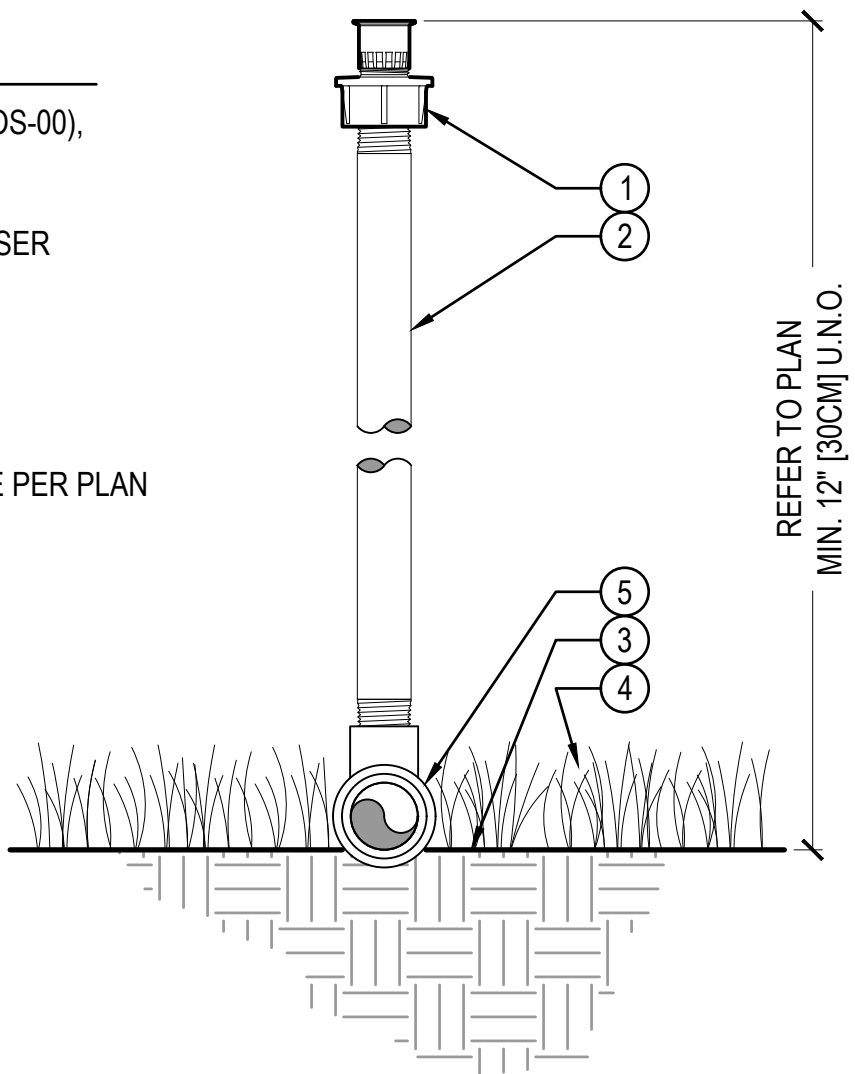

LEGEND

- ① HUNTER SPRAY BODY (PROS-00), NOZZLE PER PLAN
- ② PVC SCH. 80 THREADED RISER
- ③ FINISHED GRADE
- ④ ADJACENT LANDSCAPE
- ⑤ LATERAL FITTING AND PIPE PER PLAN

SHRUB ADAPTER (PROS-00) AT GRADE WITH RIGID RISER