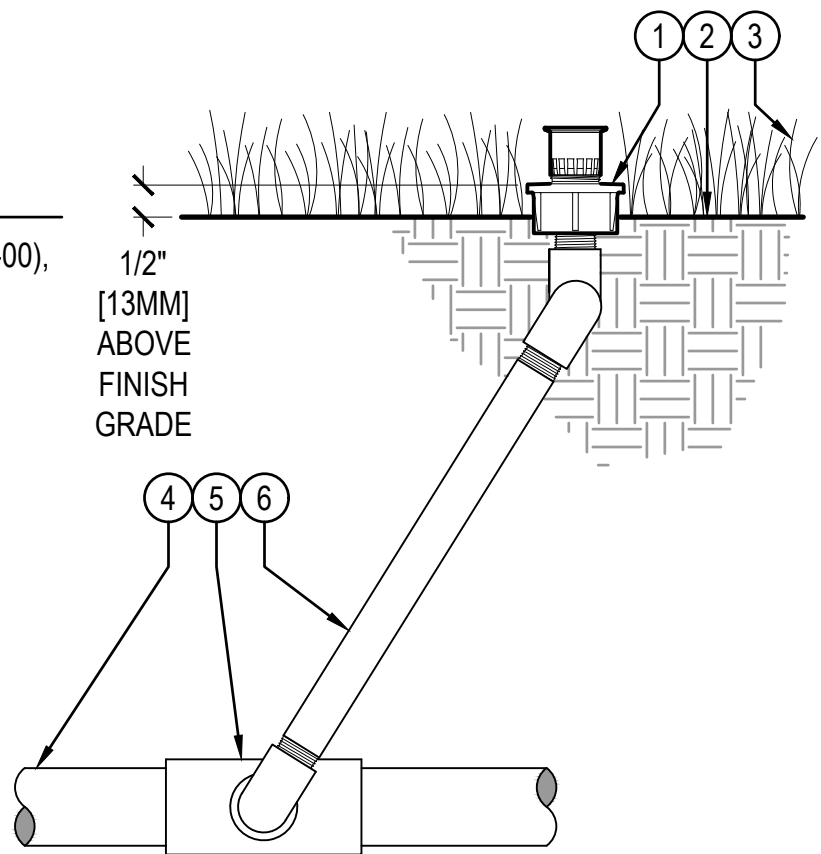

## LEGEND

- ① HUNTER SPRAY BODY (PROS-00), NOZZLE PER PLAN
- ② FINISHED GRADE
- ③ ADJACENT LANDSCAPE
- ④ LATERAL PIPE PER PLAN
- ⑤ LATERAL FITTING PER PLAN
- ⑥ FIELD BUILT SWING ARM

## SHRUB ADAPTER (PROS-00) WITH RIGID SWING ARM

**Hunter**® SB.PRO.11

NO SCALE