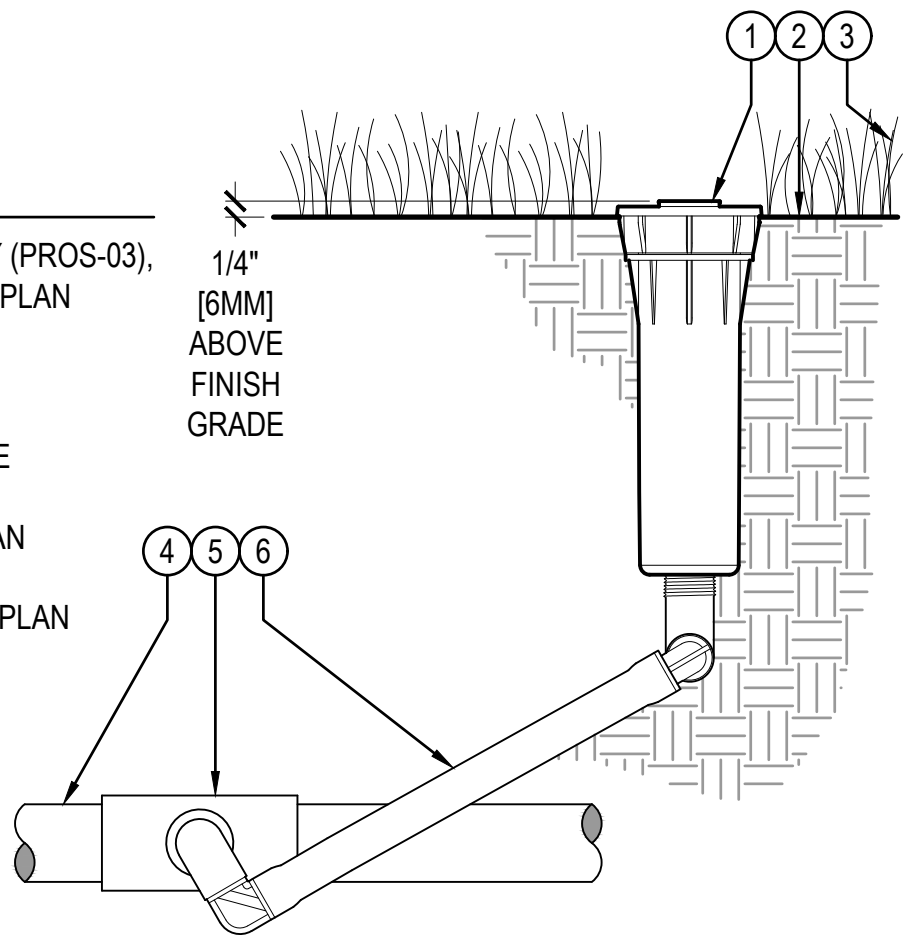

LEGEND

- ① HUNTER POP-UP BODY (PROS-03), NOZZLE AND CAP PER PLAN
- ② FINISHED GRADE
- ③ ADJACENT LANDSCAPE
- ④ LATERAL PIPE PER PLAN
- ⑤ LATERAL FITTING PER PLAN
- ⑥ PREMANUFACTURED SWING ARM (HUNTER SJ OR PER PLAN)

POP-UP BODY (PROS-03) WITH SWING ARM (SJ)