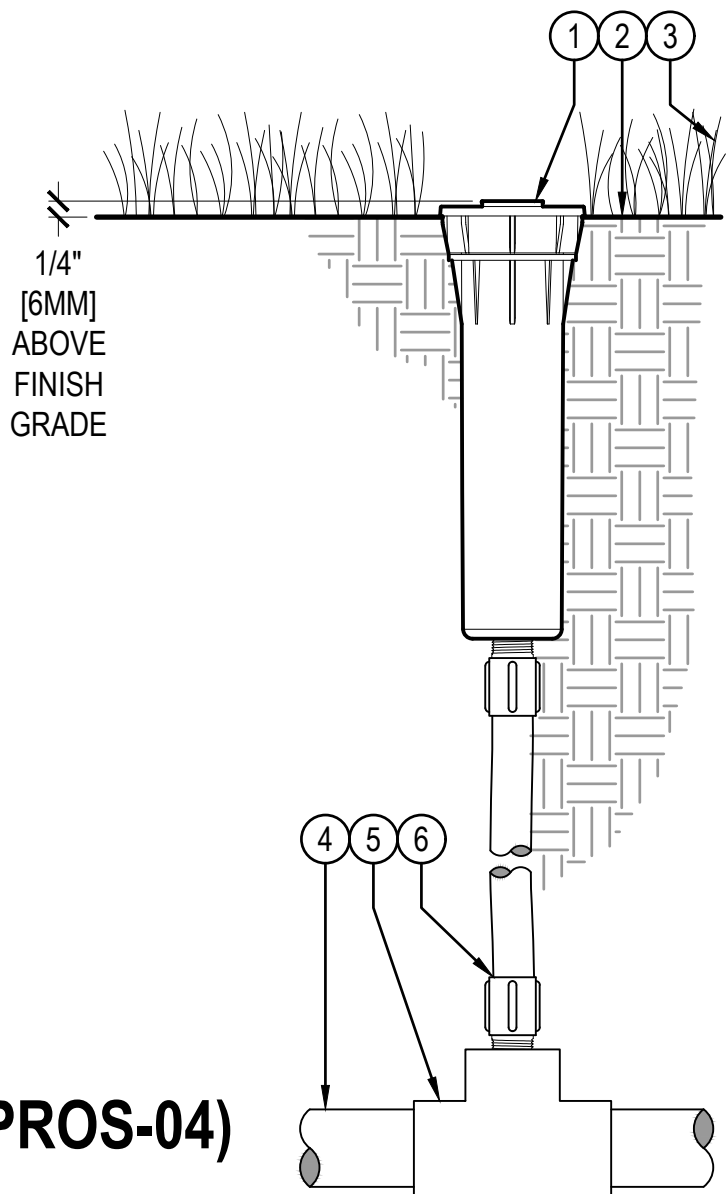

LEGEND

- ① HUNTER POP-UP BODY (PROS-04), NOZZLE AND CAP PER PLAN
- ② FINISHED GRADE
- ③ ADJACENT LANDSCAPE
- ④ LATERAL PIPE PER PLAN
- ⑤ LATERAL FITTING PER PLAN
- ⑥ PREMANUFACTURED FLEXIBLE PVC SWING ARM (HUNTER IH OR PER PLAN)

POP-UP BODY (PROS-04) WITH IH RISER