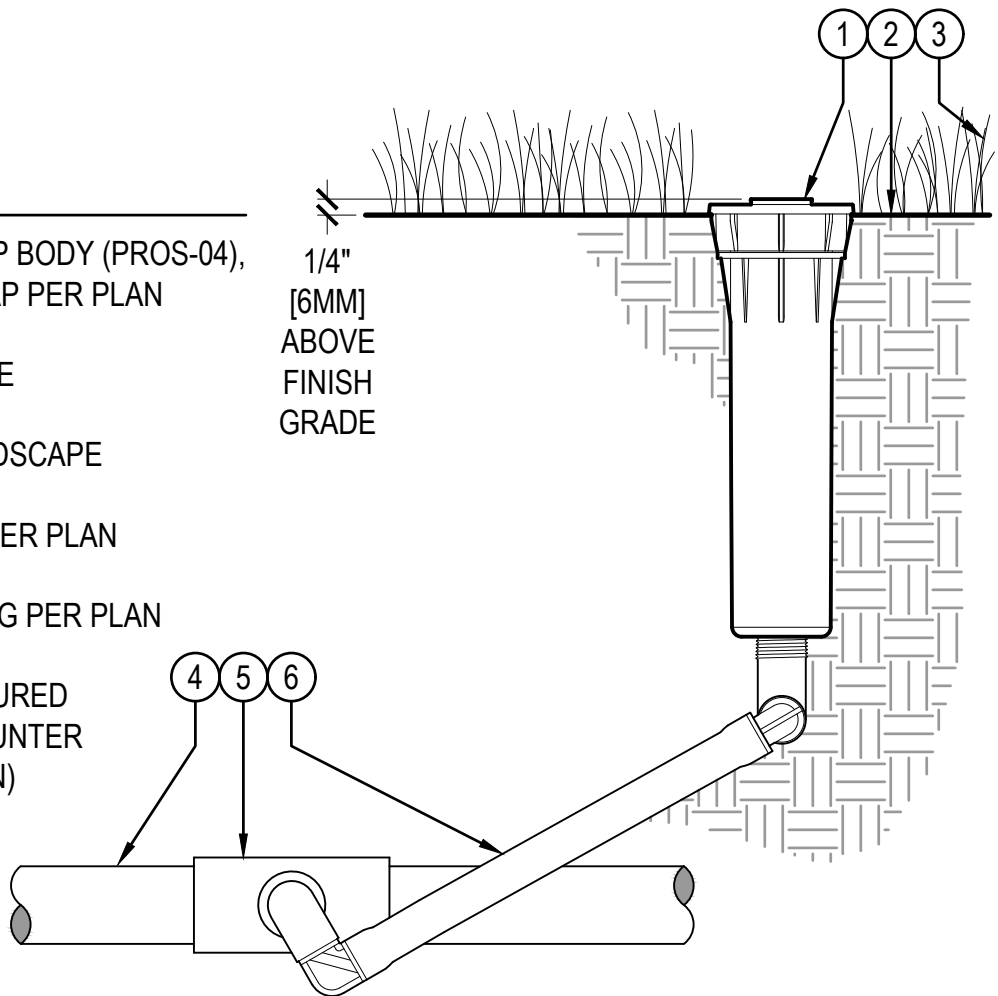

LEGEND

- ① HUNTER POP-UP BODY (PROS-04), NOZZLE AND CAP PER PLAN
- ② FINISHED GRADE
- ③ ADJACENT LANDSCAPE
- ④ LATERAL PIPE PER PLAN
- ⑤ LATERAL FITTING PER PLAN
- ⑥ PREMANUFACTURED SWING ARM (HUNTER SJ OR PER PLAN)

POP-UP BODY (PROS-04) WITH SWING ARM (SJ)