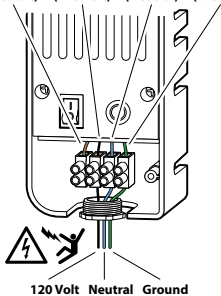

ACC2 WIRING INSTRUCTIONS

Route incoming AC wiring through approved conduit to 1/2" (13mm) opening in bottom of enclosure.

120VAC TERMINAL BLOCK

Brown Wire (230 Volt) Black Wire (120 Volt) Blue Wire (Neutral) Green Wire (Ground)

120VAC WIRE NUT

Brown Wire (230 Volt)
Black Wire (120 Volt)
Blue Wire (Neutral)
Green Wire (Ground)

230VAC TERMINAL BLOCK

Black Wire (120 Volt) Brown Wire (230 Volt) Blue Wire (Neutral) Green Wire (Ground)

230VAC WIRE NUT

Black Wire (120 Volt)
Brown Wire (230 Volt)
Blue Wire (Neutral)
Green Wire (Ground)

Hunter[®]