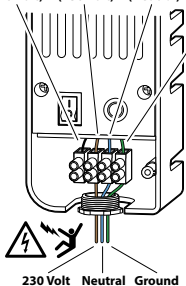

ACC2 WIRING INSTRUCTIONS

Route incoming AC wiring through approved conduit to 1/2" (13mm) opening in bottom of enclosure.

120VAC TERMINAL BLOCK

Brown Wire (230 Volt) Black Wire (120 Volt) Blue Wire (Neutral) Green Wire (Ground)

120VAC WIRE NUT

Brown Wire (230 Volt)
Black Wire (120 Volt)
Blue Wire (Neutral)
Green Wire (Ground)

230VAC TERMINAL BLOCK

Black Wire (120 Volt) Brown Wire (230 Volt) Blue Wire (Neutral) Green Wire (Ground)

230VAC WIRE NUT

Black Wire (120 Volt)
Brown Wire (230 Volt)
Blue Wire (Neutral)
Green Wire (Ground)

Hunter[®]