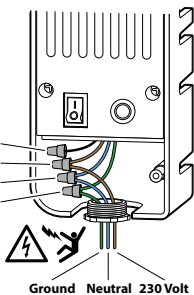

ACC2 WIRING INSTRUCTIONS

Route incoming AC wiring through approved conduit to 1/2" (13mm) opening in bottom of enclosure.

120VAC TERMINAL BLOCK

Brown Wire (230 Volt) Black Wire (120 Volt) Blue Wire (Neutral) Green Wire (Ground)

120VAC WIRE NUT

Brown Wire (230 Volt)
Black Wire (120 Volt)
Blue Wire (Neutral)
Green Wire (Ground)

230VAC TERMINAL BLOCK

Black Wire (120 Volt) Brown Wire (230 Volt) Blue Wire (Neutral) Green Wire (Ground)

230VAC WIRE NUT

Black Wire (120 Volt)
Brown Wire (230 Volt)
Blue Wire (Neutral)
Green Wire (Ground)

Hunter[®]