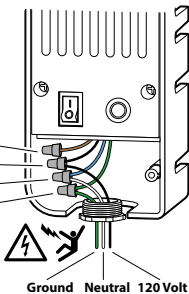

ACC2 WIRING INSTRUCTIONS

Route incoming AC wiring through approved conduit to 1/2" (13mm) opening in bottom of enclosure.

120VAC TERMINAL BLOCK

Brown Wire (230 Volt) Black Wire (120 Volt) Blue Wire (Neutral) Green Wire (Ground)

120VAC WIRE NUT

Brown Wire (230 Volt)
Black Wire (120 Volt)
Blue Wire (Neutral)
Green Wire (Ground)

230VAC TERMINAL BLOCK

Black Wire (120 Volt) Brown Wire (230 Volt) Blue Wire (Neutral) Green Wire (Ground)

230VAC WIRE NUT

Black Wire (120 Volt)
Brown Wire (230 Volt)
Blue Wire (Neutral)
Green Wire (Ground)

Hunter[®]