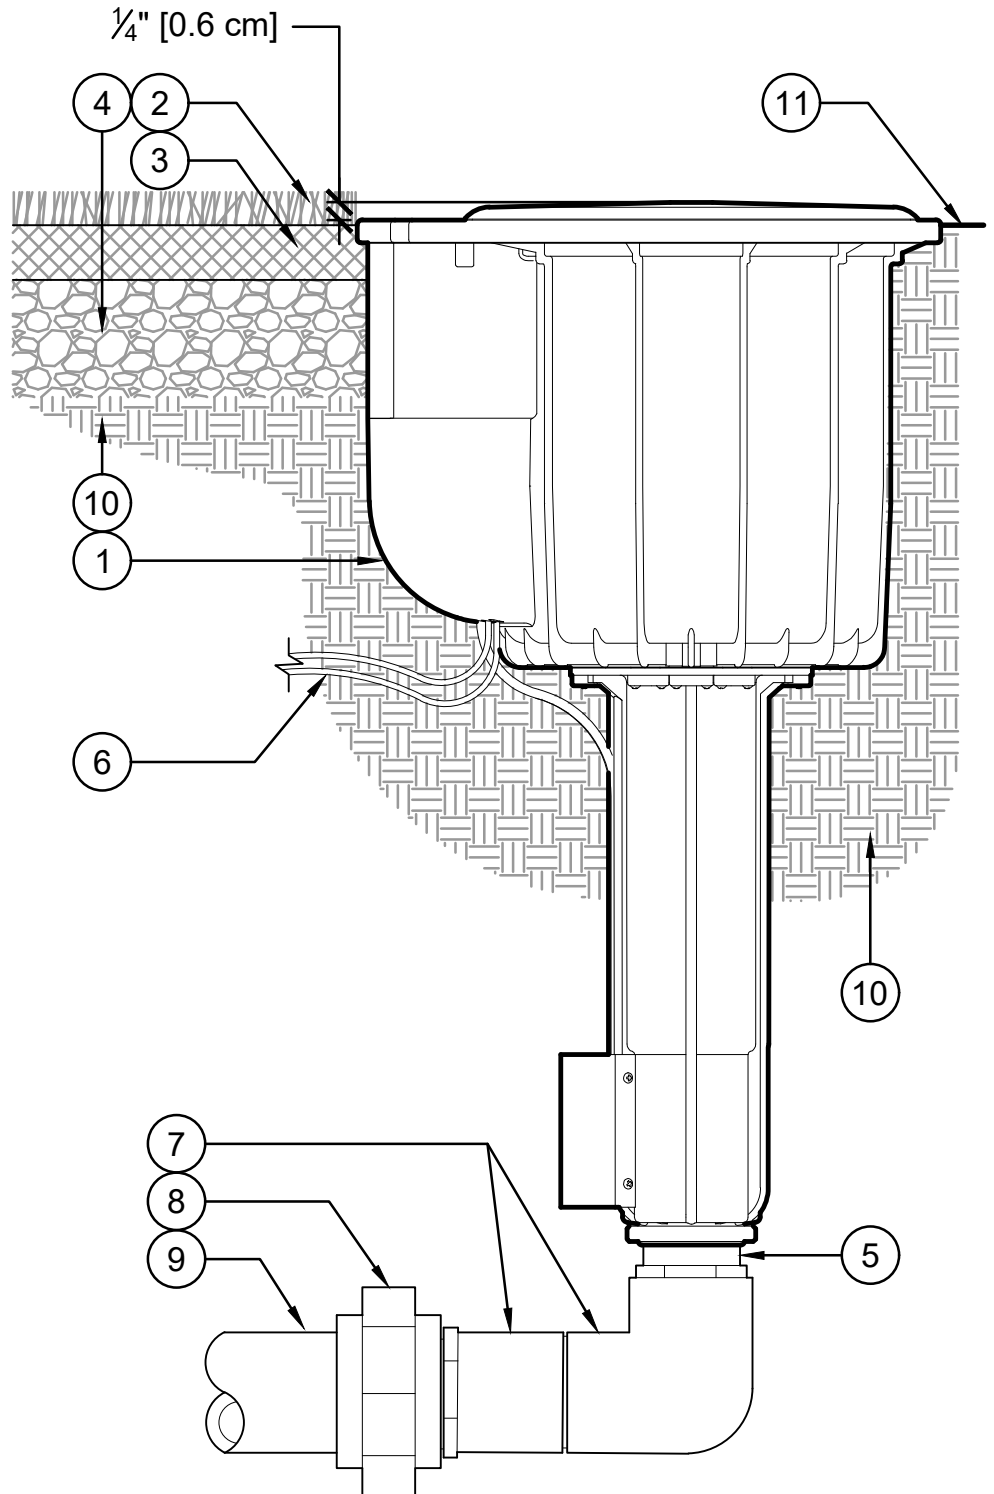

DETAIL LEGEND:

- ① ST-1700V LONG-RANGE SYNTHETIC TURF ROTOR
- ② SYNTHETIC TURF PER PLAN
- ③ RUBBER SURFACE OF SYNTHETIC TURF
- ④ AGGREGATE BASE PER PLAN
- ⑤ 2" [50 mm] BSP CONNECTION
- ⑥ CONTROL WIRE TO SOLENOID
- ⑦ MAIN OR LATERAL LINE FITTINGS PER PLAN
- ⑧ UNION FITTING PER PLAN
- ⑨ MAIN OR LATERAL LINE PER PLAN. SOIL DEPTH PER PLAN
- ⑩ COMPACTED SOIL WHERE APPLICABLE
- ⑪ FINISHED GRADE